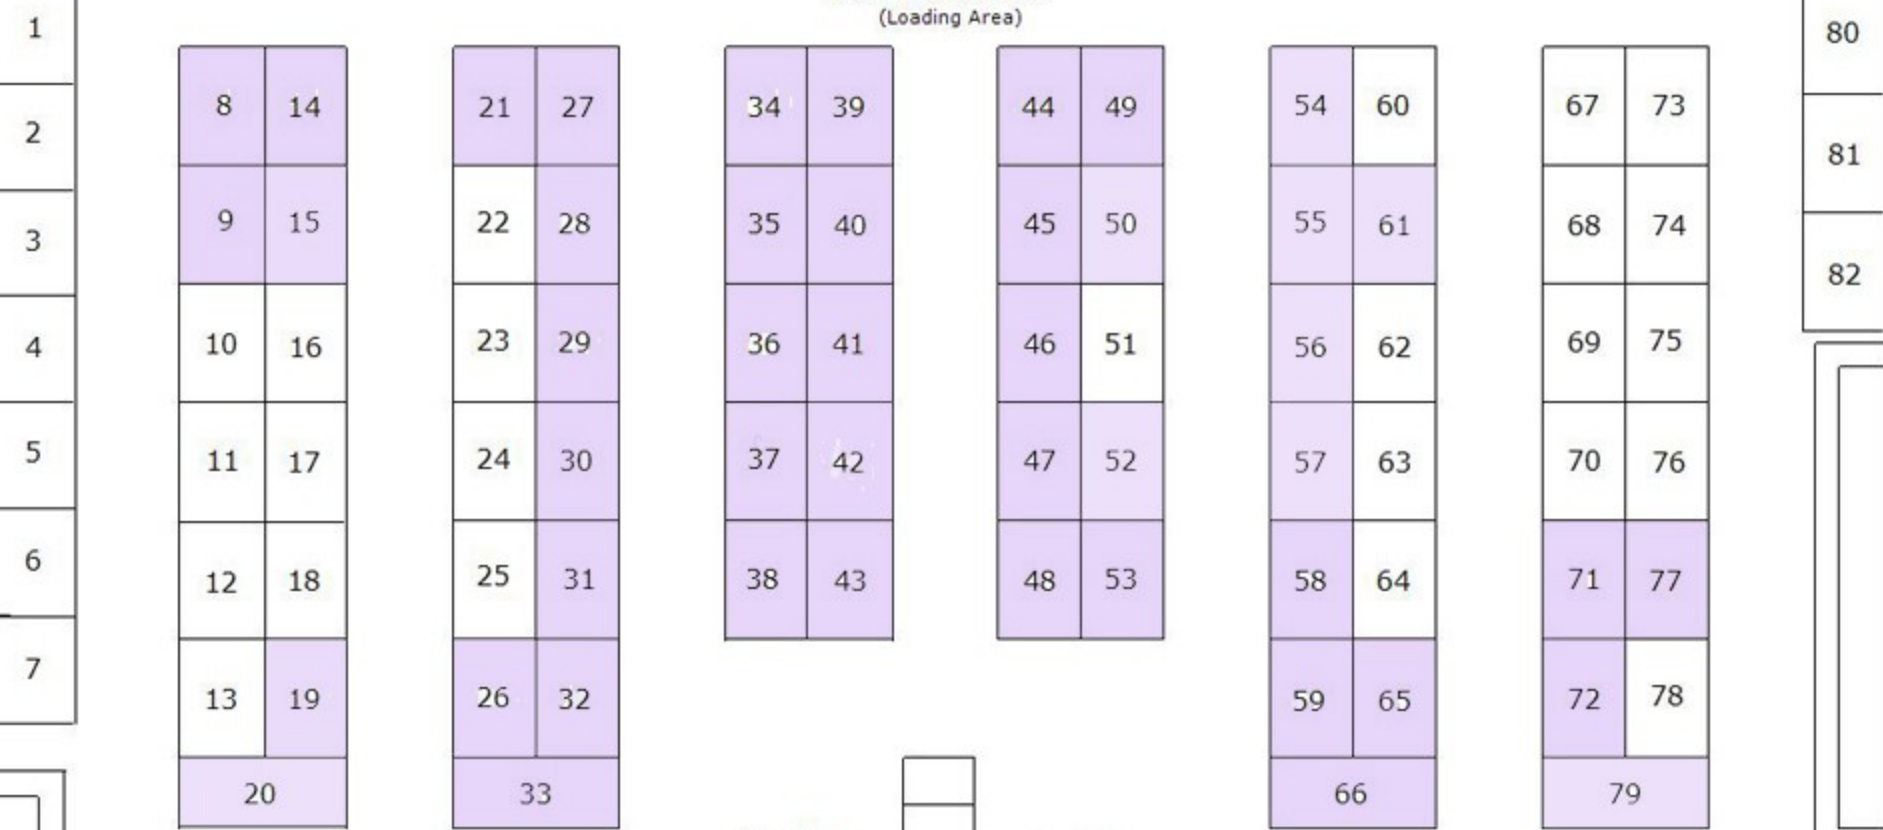

Main Entrance
(Loading Area)

Seating

Seating

Stage / Runway

Dressing Area

Exit
(Loading Area)

Booth sizes: 8'x10', 8'x16' and 8'x20'

 Sold

2010 Grand Wedding Expo Floor Plan
Venus de Milo, Athena 1, 2 & 3