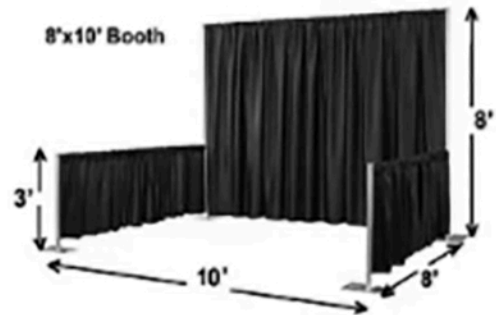

### Booth Sizes & Rates

10'x10' - \$890

10'x20' - \$1700 | End cap \$1800 (limited availability)

Printed Program Ad - \$100

Electric Hookup - \$110 (pre paid rate per day). \$130 (standard rate per day)\*