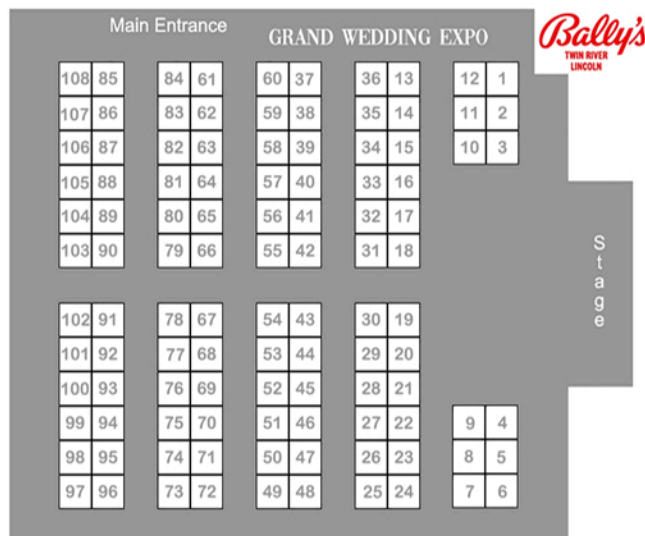

Grand Wedding Expo, Inc.

200 Fatima Drive, Somerset, MA 02726

Tel. 508.472.3093 • www.grand-wedding.com • info@grand-wedding.com

Exhibitor Information

Venue: Bally's Twin River Casino & Event Center

Address: 100 Twin River Rd, Lincoln, RI

Date & Time: Sunday, February 2, 2025, 11AM to 4PM

Booth Sizes & Rates

10'x10' - $890

10'x20' - $1700 | End cap $1800 (limited availability)

Printed Program Ad - $100

Electric Hookup - $110 (pre paid rate per day). $130 (standard rate per day)*

Payment options are checks, credit cards via PayPal. **50% deposit upon signing.** Includes pipe and drape, one table with single booth, 2 tables with double booth, linens, chairs, company name sign and waste basket. Besides exhibiting space your business will also receive the prospect list, a listing on our website for 12 months with a link to your website address or social media channel, option to place a promotional item in the swag bags.

*Electricity service fee paid directly to the venue. Order form online.

Contact us for more information and to book your space.

Grand Wedding Expo
200 Fatima Drive
Somerset, MA 02726
info@grand-wedding.com
508.472.3093 (Cris)