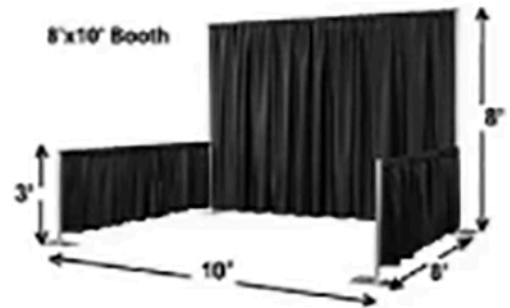

Electric hook up - \$35 | Additional table - \$20

50% deposit required upon signing

Payment options are checks, credit cards and PayPal.

Includes pipe and drape, one table with single booth, 2 tables with double booth, linens, chairs, company name sign and waste basket. Besides exhibiting space your business will also receive the brides contact list, a listing on our website for 12 months with a link to your website address or social media channel, option to place a promotional item in the swag bags.

Contact us for more information and to book your space.

Grand Wedding Expo
200 Fatima Drive
Somerset, MA 02726
info@grand-wedding.com
508.472.3093

Room dimensions 129'Lx60'W

10'x8' booths - 12' aisles

*Additional exhibit space available in the Atrium - Call for details

enVision Hotel, Mansfield, MA

Ballroom dimensions - 129'x60'

- 10'x8' booths - 12' aisles
- 6 ft. table