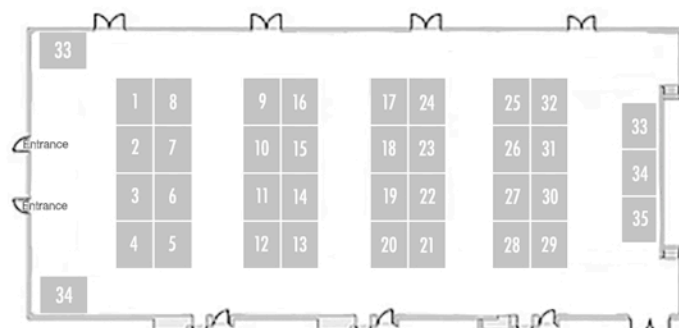

Electric hook up - \$35 | Additional table - \$20

50% deposit required upon signing

Payment options are checks, credit cards and PayPal.

Includes pipe and drape, one table with single booth, 2 tables with double booth, linens, chairs, company name sign and waste basket. Besides exhibiting space your business will also receive the brides contact list, a listing on our website for 12 months with a link to your website address or social media channel, option to place a promotional item in the swag bags.

Contact us for more information and to book your space.

Grand Wedding Expo
200 Fatima Drive
Somerset, MA 02726
info@grand-wedding.com
508.472.3093

Room dimensions 129'Lx60'W

10'x8' booths - 12' aisles

*Additional exhibit space available in the Atrium - Call for details

enVision Hotel, Mansfield, MA

Ballroom dimensions - 129'x60'

- 10'x8' booths - 12' aisles
- 6 ft. table